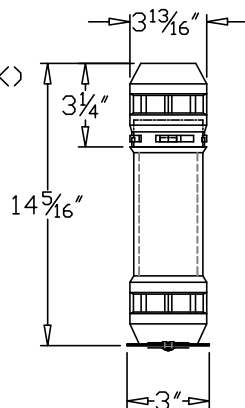

4"x9" CARRIER ASSEMBLY  
PART NO. A-9017 (CLAMSHELL)

REPLACEMENT DISC

R-6815 - STANDARD (BLACK)  
R-10839 - SPECIAL (RED)

3"x12" CARRIER ASSEMBLY  
PART NO. A-9014

REPLACEMENT PARTS

DISC R-6817 (BLACK)  
LATCH F-8562 (PLASTIC)  
LATCH F-8563 (METAL)

6"x12" CARRIER ASSEMBLY  
PART NO. A-30004 (DOG BONE)

REPLACEMENT DISC

R-6816 - STANDARD (BLACK)  
R-10840 - SPECIAL (RED)

4"x12" CARRIER ASSEMBLY  
PART NO. A-9015

REPLACEMENT PARTS

DISC R-6817 (BLACK)  
LATCH F-8562 (PLASTIC)  
LATCH F-8563 (METAL)

6"x16" CARRIER ASSEMBLY  
PART NO. A-9019 (PEANUT)

REPLACEMENT DISC

R-6816 - STANDARD (BLACK)  
R-10840 - SPECIAL (RED)

4"x14" CARRIER ASSEMBLY  
PART NO. A-9016

REPLACEMENT PARTS

DISC R-6817 (BLACK)  
LATCH F-8562 (PLASTIC)  
LATCH F-8563 (METAL)

6"x12" CARRIER ASSEMBLY  
PART NO. A-9018 (CLAMSHELL)