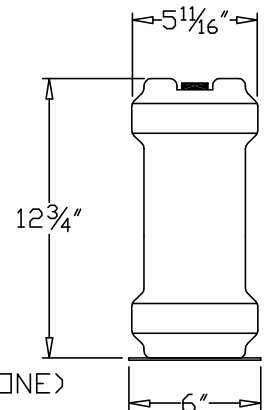

4"x9" CARRIER ASSEMBLY  
PART NO. A-9017 (CLAMSHELL)

REPLACEMENT DISC

R-6815 - STANDARD (BLACK)  
R-10839 - SPECIAL (RED)

3"x12" CARRIER ASSEMBLY  
PART NO. A-9014

REPLACEMENT PARTS

DISC R-6817 (BLACK)  
LATCH F-8562 (PLASTIC)  
LATCH F-8563 (METAL)

6"x12" CARRIER ASSEMBLY  
PART NO. A-30004 (DOG BONE)

REPLACEMENT DISC

R-6816 - STANDARD (BLACK)  
R-10840 - SPECIAL (RED)

4"x12" CARRIER ASSEMBLY  
PART NO. A-9015

REPLACEMENT PARTS

DISC R-6817 (BLACK)  
LATCH F-8562 (PLASTIC)  
LATCH F-8563 (METAL)

6"x16" CARRIER ASSEMBLY  
PART NO. A-9019 (PEANUT)

REPLACEMENT DISC

R-6816 - STANDARD (BLACK)  
R-10840 - SPECIAL (RED)

4"x14" CARRIER ASSEMBLY  
PART NO. A-9016

REPLACEMENT PARTS

DISC R-6817 (BLACK)  
LATCH F-8562 (PLASTIC)  
LATCH F-8563 (METAL)

6"x12" CARRIER ASSEMBLY  
PART NO. A-9018 (CLAMSHELL)