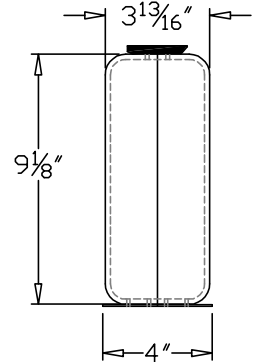

4"x9" CARRIER ASSEMBLY  
PART NO. A-9017 (CLAMSHELL)

REPLACEMENT DISC

R-6815 - STANDARD (BLACK)  
R-10839 - SPECIAL (RED)

3"x12" CARRIER ASSEMBLY  
PART NO. A-9014

REPLACEMENT PARTS

DISC R-6817 (BLACK)  
LATCH F-8562 (PLASTIC)  
LATCH F-8563 (METAL)

6"x12" CARRIER ASSEMBLY  
PART NO. A-30004 (DOG BONE)

REPLACEMENT DISC

R-6816 - STANDARD (BLACK)  
R-10840 - SPECIAL (RED)

4"x12" CARRIER ASSEMBLY  
PART NO. A-9015

REPLACEMENT PARTS

DISC R-6817 (BLACK)  
LATCH F-8562 (PLASTIC)  
LATCH F-8563 (METAL)

6"x16" CARRIER ASSEMBLY  
PART NO. A-9019 (PEANUT)

REPLACEMENT DISC

R-6816 - STANDARD (BLACK)  
R-10840 - SPECIAL (RED)

4"x14" CARRIER ASSEMBLY  
PART NO. A-9016

REPLACEMENT PARTS

DISC R-6817 (BLACK)  
LATCH F-8562 (PLASTIC)  
LATCH F-8563 (METAL)

6"x12" CARRIER ASSEMBLY  
PART NO. A-9018 (CLAMSHELL)