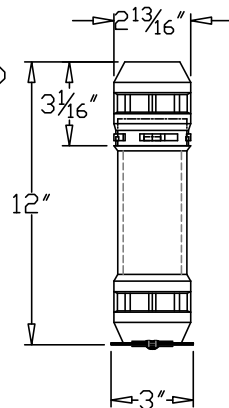

4"x9" CARRIER ASSEMBLY  
PART NO. A-9017 (CLAMSHELL)

REPLACEMENT DISC

R-6815 - STANDARD (BLACK)  
R-10839 - SPECIAL (RED)

3"x12" CARRIER ASSEMBLY  
PART NO. A-9014

REPLACEMENT PARTS

DISC R-6817 (BLACK)  
LATCH F-8562 (PLASTIC)  
LATCH F-8563 (METAL)

6"x12" CARRIER ASSEMBLY  
PART NO. A-30004 (DOG BONE)

REPLACEMENT DISC

R-6816 - STANDARD (BLACK)  
R-10840 - SPECIAL (RED)

4"x12" CARRIER ASSEMBLY  
PART NO. A-9015

REPLACEMENT PARTS

DISC R-6817 (BLACK)  
LATCH F-8562 (PLASTIC)  
LATCH F-8563 (METAL)

6"x16" CARRIER ASSEMBLY  
PART NO. A-9019 (PEANUT)

REPLACEMENT DISC

R-6816 - STANDARD (BLACK)  
R-10840 - SPECIAL (RED)

4"x14" CARRIER ASSEMBLY  
PART NO. A-9016

REPLACEMENT PARTS

DISC R-6817 (BLACK)  
LATCH F-8562 (PLASTIC)  
LATCH F-8563 (METAL)

6"x12" CARRIER ASSEMBLY  
PART NO. A-9018 (CLAMSHELL)