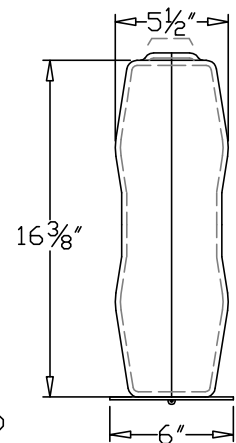

4"x9" CARRIER ASSEMBLY  
PART NO. A-9017 (CLAMSHELL)

REPLACEMENT DISC

R-6815 - STANDARD (BLACK)  
R-10839 - SPECIAL (RED)

3"x12" CARRIER ASSEMBLY  
PART NO. A-9014

REPLACEMENT PARTS

DISC R-6817 (BLACK)  
LATCH F-8562 (PLASTIC)  
LATCH F-8563 (METAL)

6"x12" CARRIER ASSEMBLY  
PART NO. A-30004 (DOG BONE)

REPLACEMENT DISC

R-6816 - STANDARD (BLACK)  
R-10840 - SPECIAL (RED)

4"x12" CARRIER ASSEMBLY  
PART NO. A-9015

REPLACEMENT PARTS

DISC R-6817 (BLACK)  
LATCH F-8562 (PLASTIC)  
LATCH F-8563 (METAL)

6"x16" CARRIER ASSEMBLY  
PART NO. A-9019 (PEANUT)

REPLACEMENT DISC

R-6816 - STANDARD (BLACK)  
R-10840 - SPECIAL (RED)

4"x14" CARRIER ASSEMBLY  
PART NO. A-9016

REPLACEMENT PARTS

DISC R-6817 (BLACK)  
LATCH F-8562 (PLASTIC)  
LATCH F-8563 (METAL)

6"x12" CARRIER ASSEMBLY  
PART NO. A-9018 (CLAMSHELL)