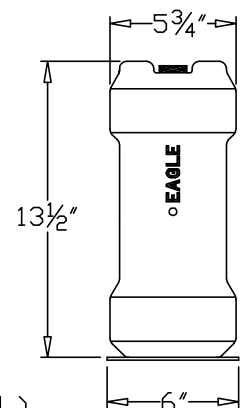

4"x9" CARRIER ASSEMBLY  
PART NO. A-9017 (CLAMSHELL)

REPLACEMENT DISC

R-6815 - STANDARD (BLACK)  
R-10839 - SPECIAL (RED)

3"x12" CARRIER ASSEMBLY  
PART NO. A-9014

REPLACEMENT PARTS

DISC R-6817 (BLACK)  
LATCH F-8562 (PLASTIC)  
LATCH F-8563 (METAL)

6"x12" CARRIER ASSEMBLY  
PART NO. A-30004 (DOG BONE)

REPLACEMENT DISC

R-6816 - STANDARD (BLACK)  
R-10840 - SPECIAL (RED)

4"x12" CARRIER ASSEMBLY  
PART NO. A-9015

REPLACEMENT PARTS

DISC R-6817 (BLACK)  
LATCH F-8562 (PLASTIC)  
LATCH F-8563 (METAL)

6"x16" CARRIER ASSEMBLY  
PART NO. A-9019 (PEANUT)

REPLACEMENT DISC

R-6816 - STANDARD (BLACK)  
R-10840 - SPECIAL (RED)

4"x14" CARRIER ASSEMBLY  
PART NO. A-9016

REPLACEMENT PARTS

DISC R-6817 (BLACK)  
LATCH F-8562 (PLASTIC)  
LATCH F-8563 (METAL)

6"x12" CARRIER ASSEMBLY  
PART NO. A-9018 (CLAMSHELL)