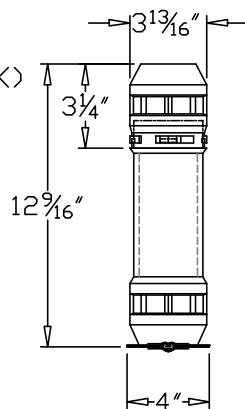

4"x9" CARRIER ASSEMBLY  
PART NO. A-9017 (CLAMSHELL)

REPLACEMENT DISC

R-6815 - STANDARD (BLACK)  
R-10839 - SPECIAL (RED)

3"x12" CARRIER ASSEMBLY  
PART NO. A-9014

REPLACEMENT PARTS

DISC R-6817 (BLACK)  
LATCH F-8562 (PLASTIC)  
LATCH F-8563 (METAL)

6"x12" CARRIER ASSEMBLY  
PART NO. A-30004 (DOG BONE)

REPLACEMENT DISC

R-6816 - STANDARD (BLACK)  
R-10840 - SPECIAL (RED)

4"x12" CARRIER ASSEMBLY  
PART NO. A-9015

REPLACEMENT PARTS

DISC R-6817 (BLACK)  
LATCH F-8562 (PLASTIC)  
LATCH F-8563 (METAL)

6"x16" CARRIER ASSEMBLY  
PART NO. A-9019 (PEANUT)

REPLACEMENT DISC

R-6816 - STANDARD (BLACK)  
R-10840 - SPECIAL (RED)

4"x14" CARRIER ASSEMBLY  
PART NO. A-9016

REPLACEMENT PARTS

DISC R-6817 (BLACK)  
LATCH F-8562 (PLASTIC)  
LATCH F-8563 (METAL)

6"x12" CARRIER ASSEMBLY  
PART NO. A-9018 (CLAMSHELL)