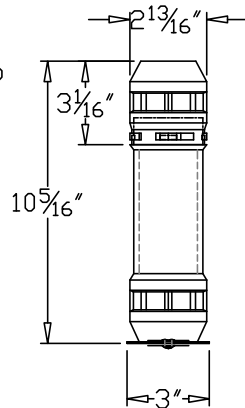

**EAGLE PNEUMATIC, INC. STANDARD CARRIER PRODUCTS
FOR PVC TUBES**

REPLACEMENT DISC

R-6815 - STANDARD (BLACK)
R-10839 - SPECIAL (RED)

3"x9" CARRIER ASSEMBLY
PART NO. A-9013

REPLACEMENT PARTS

DISC R-6814 (BLACK)
LATCH F-8562 (PLASTIC)
LATCH F-8563 (METAL)