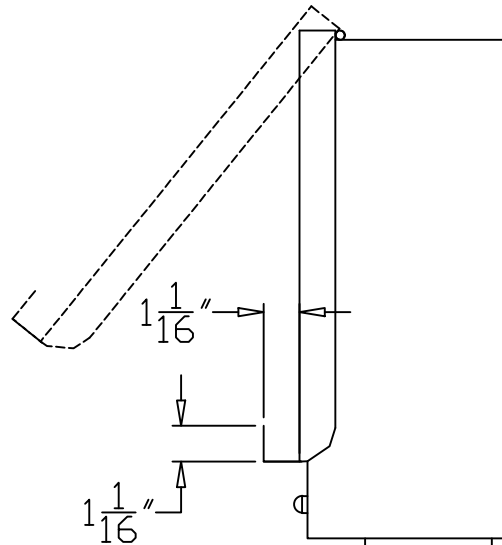

SEND SWITCH
(E-11640)

COUPLING
(TYP.)

INFORMATION CONTAINED HEREIN IS PROPRIETARY TO EAGLE PNEUMATIC, INC. ALL RIGHTS RESERVED.

TOLERANCES:
UNLESS OTHERWISE SPECIFIED
FRACTIONS $\pm 1/32$ "
DECIMALS ± 0.005 "

REVISIONS:
2-12/10/01

DRAWN BY: JAC

DATE: 4/24/01

NAME:
4" STAINLESS
STEEL TRUCK
STATION
(DOWN SEND)

PART NO.

S-11249

CADFILE: A19