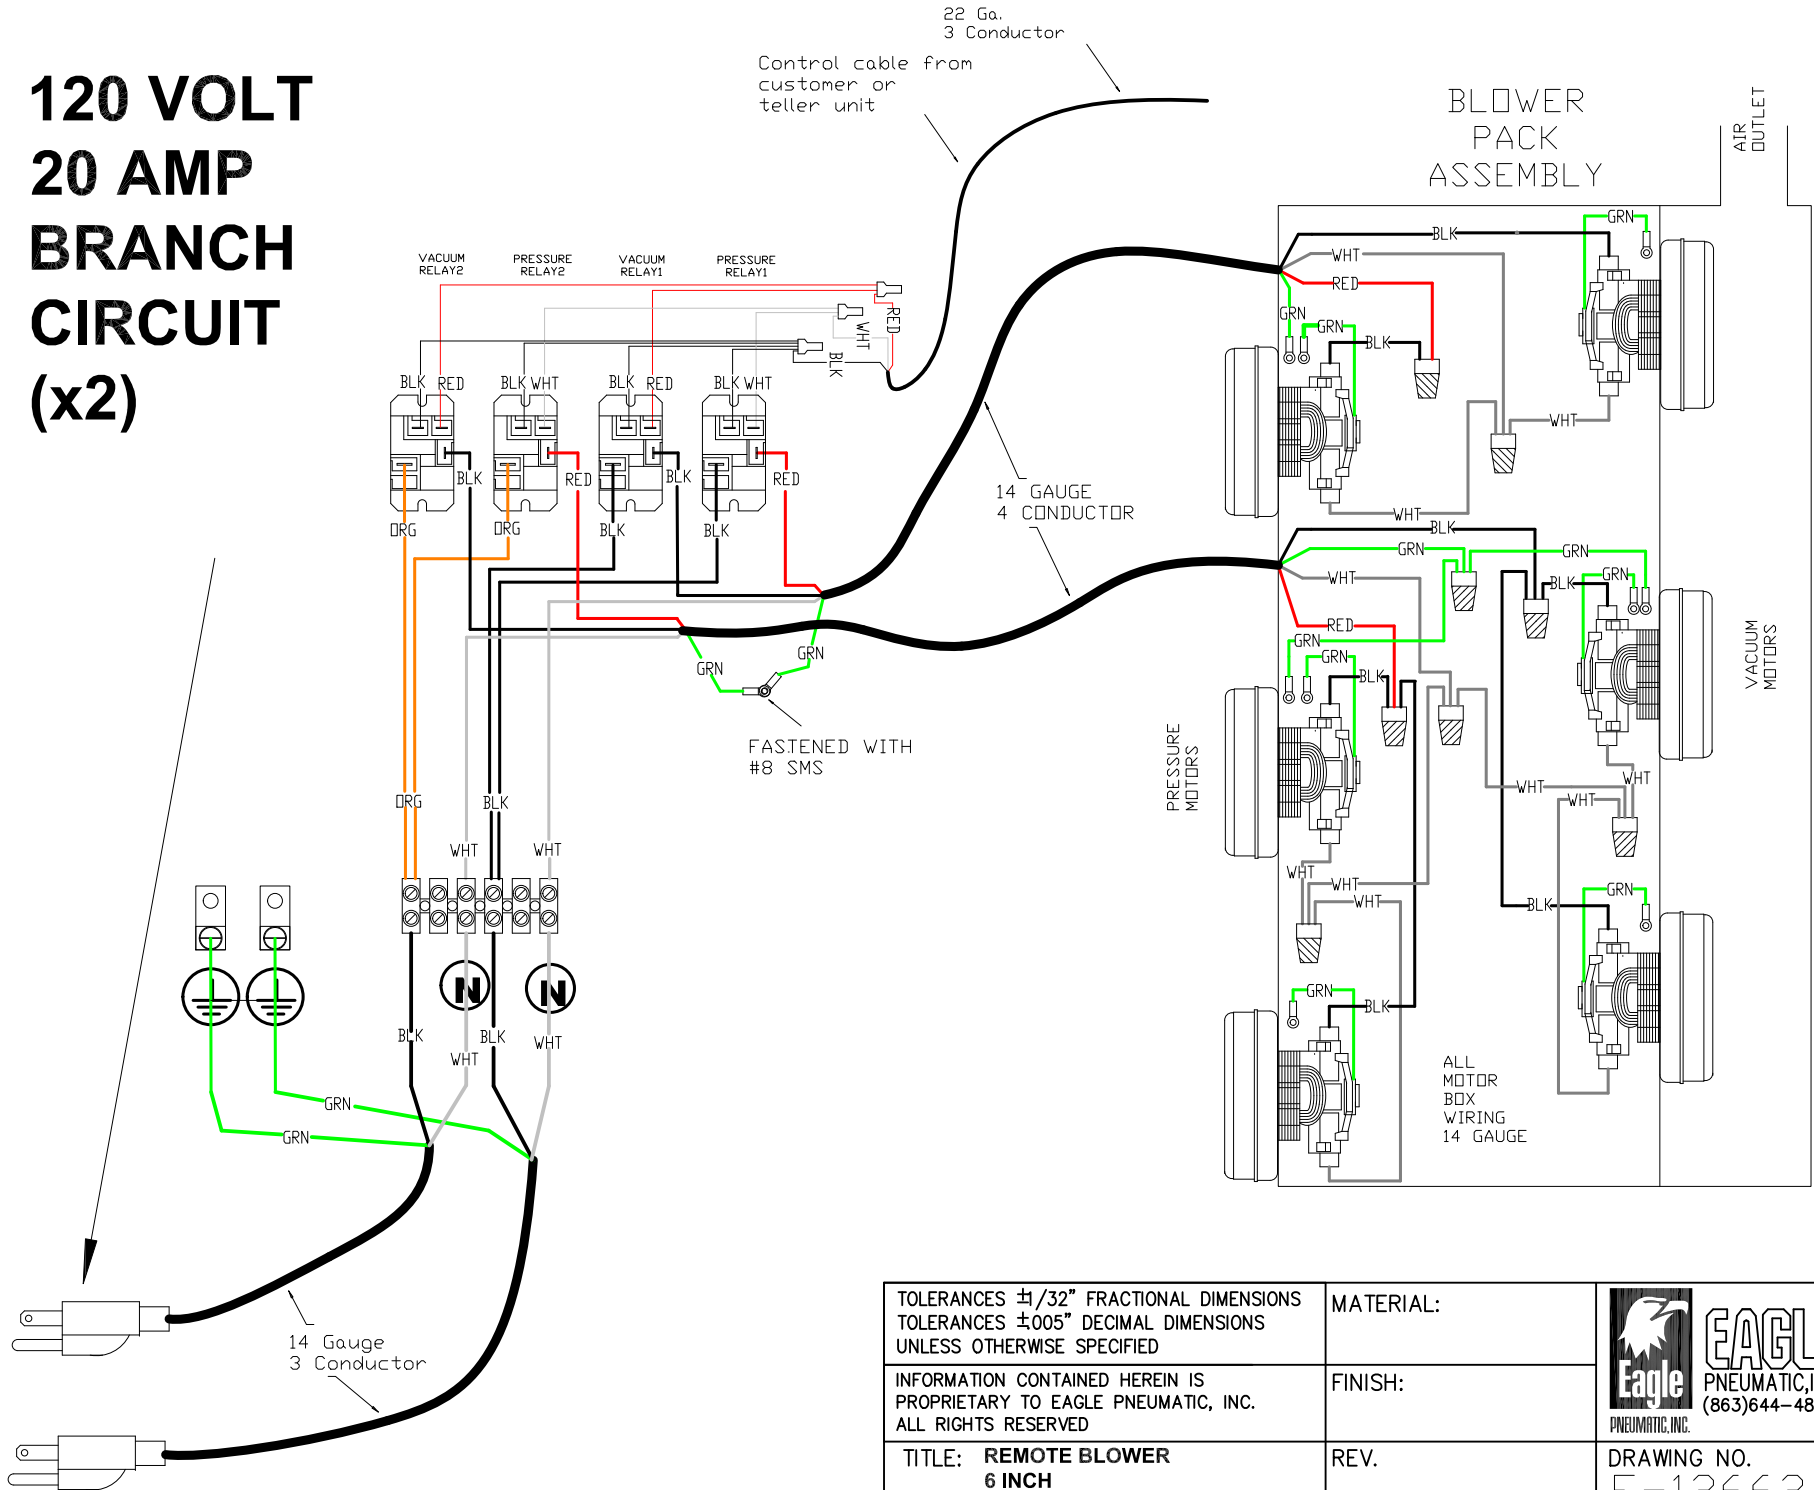

120 VOLT 20 AMP BRANCH CIRCUIT (x2)

<p>TOLERANCES $\pm 1/32"$ FRACTIONAL DIMENSIONS TOLERANCES $\pm .005"$ DECIMAL DIMENSIONS UNLESS OTHERWISE SPECIFIED</p>	<p>MATERIAL:</p>	 <p>EAGLE PNEUMATIC, INC. (863)644-4870 PNEUMATIC, INC.</p>
<p>INFORMATION CONTAINED HEREIN IS PROPRIETARY TO EAGLE PNEUMATIC, INC. ALL RIGHTS RESERVED</p>	<p>FINISH:</p>	
<p>TITLE: REMOTE BLOWER 6 INCH 4x7 INCH M2 EL60B</p>	<p>REV.</p> <p>DRAWN: DTS DATE: 2/14/13 CADFILE\</p>	<p>DRAWING NO. E-12662</p> <p>APPROVED:</p> <p>ISSUE 4</p>