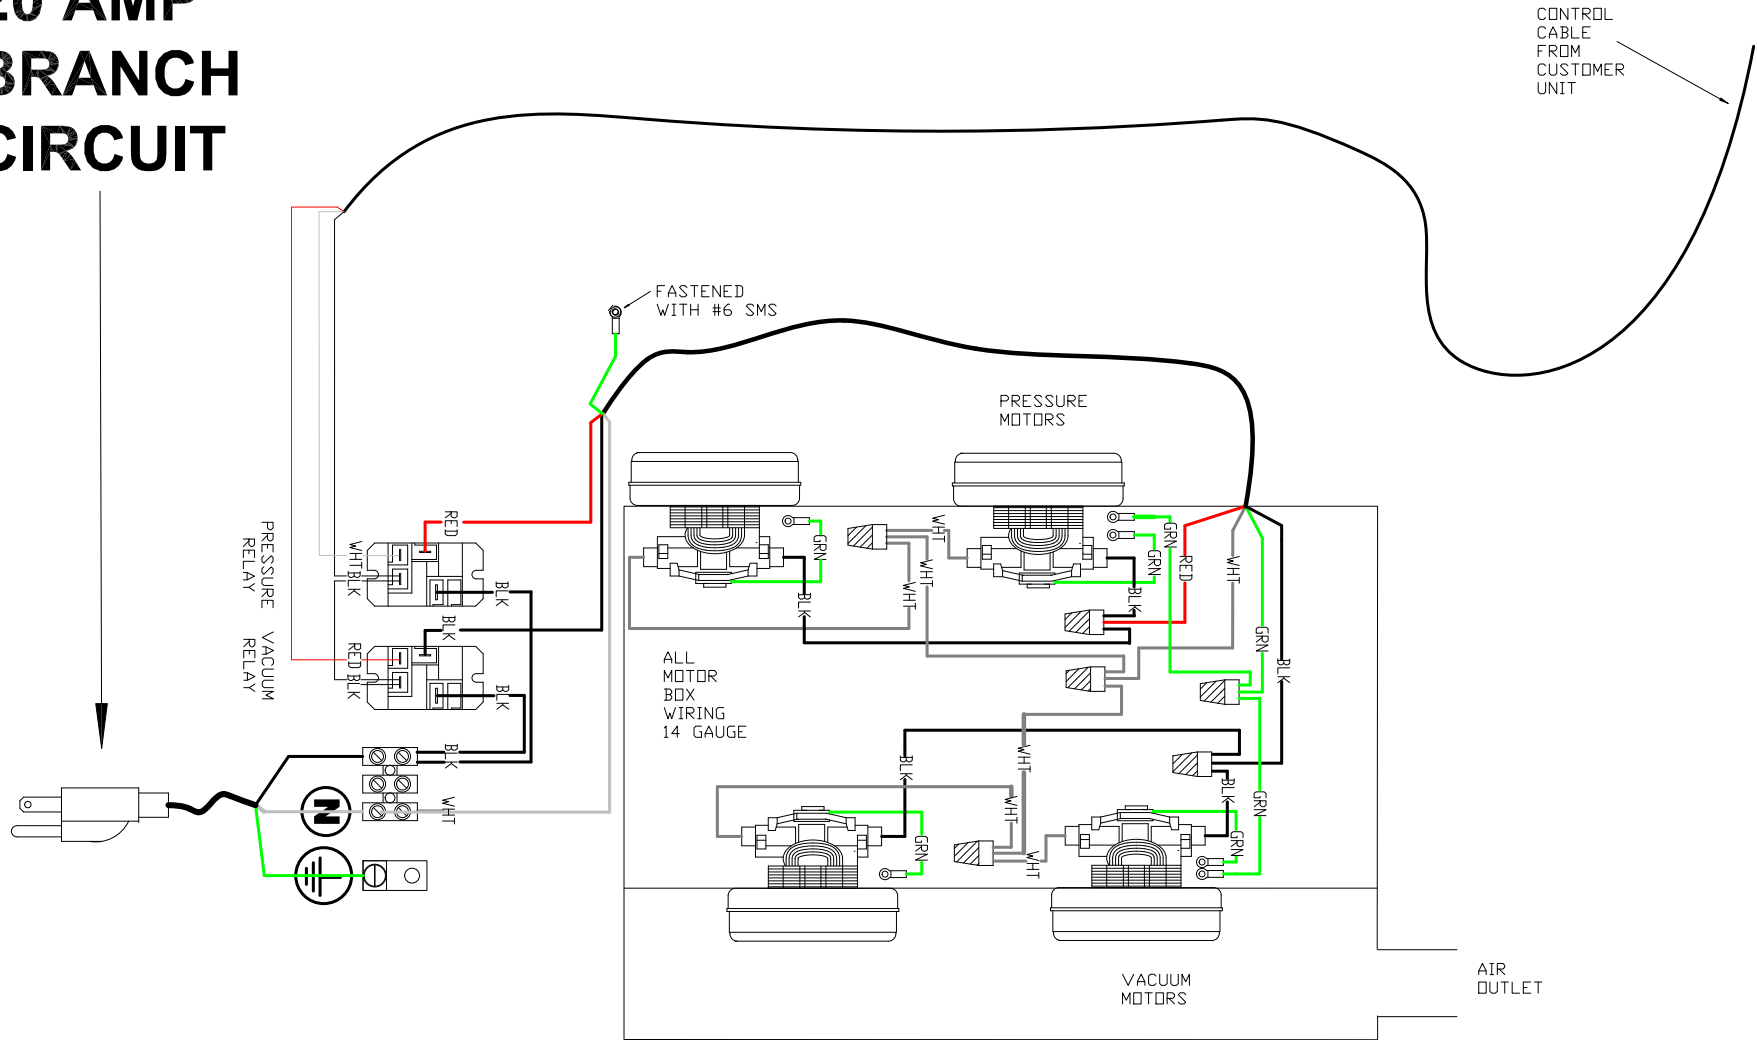

120 VOLT 20 AMP BRANCH CIRCUIT

<p>TOLERANCES $\pm 1/32$" FRACTIONAL DIMENSIONS TOLERANCES ± 005" DECIMAL DIMENSIONS UNLESS OTHERWISE SPECIFIED</p>	<p>MATERIAL:</p>	 <p>EAGLE PNEUMATIC, INC. (863)644-4870</p>
<p>INFORMATION CONTAINED HEREIN IS PROPRIETARY TO EAGLE PNEUMATIC, INC. ALL RIGHTS RESERVED</p>	<p>FINISH:</p>	
<p>TITLE: REMOTE BLOWER 4 INCH 4.5 INCH EL40B</p>	<p>REV.</p> <p>DRAWN: DTS DATE: 02/14/13 CADFILE\</p>	<p>DRAWING NO. E-12661</p> <p>APPROVED:</p> <p>ISSUE 1</p>